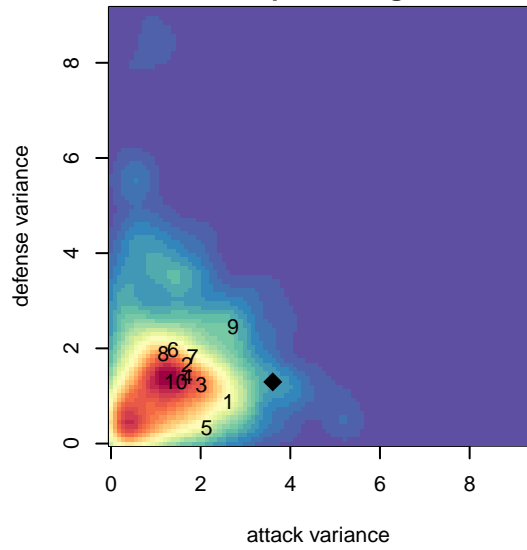

# BSC Portland White B00

Bridlemile SC Portland  
Portland, OR  
B00 total strength=1198  
attack=4.79 defense=3.3  
fall league = PTT B00 Div 1 White

alt names used:  
BSC Portland 00B White  
BSC Portland 00B White

Venues played:  
2015 PTT B00 Division 1 White  
2015 OYS Presidents Cup B00

**BSC Portland White B00**  
Dots are actual minus expected GF (blue circles) and GA (red triangles).  
Blue line is smoothed change in attack strength. Red is smoothed change in defense strength.

**attack and defense variance (black dot)  
relative to other teams  
and top 10 in region**

**attack and defense rating  
relative to others at age  
and all opponents in last 13 months**

**Performance relative to 13 month average**